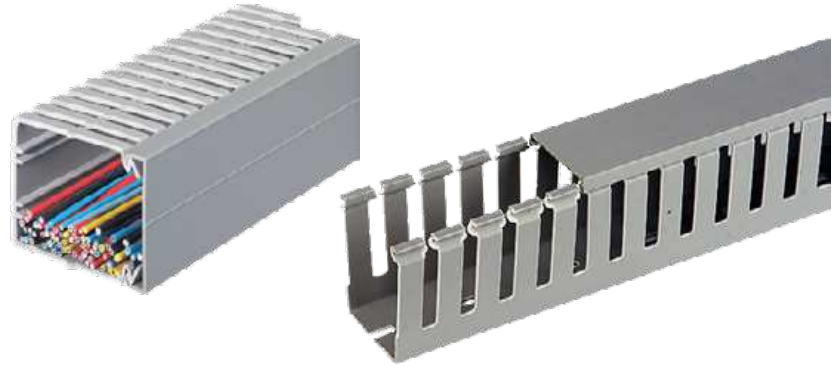

WIRE DUCTS

Organized. Simple. Durable.

- + Flammability: Self extinguishing UL94V-0
- + Maintains dimensional stability under heat
- + Other colors available
- + Halogen-free version available
- + Includes Base and Cover
- + 2 Meter Lengths
- + -5°C to 60°C

BA7A Grey

2 Meters Long
Grey - RAL 7030

Dimensions Width x height mm (nominal inch)	Part No.	Standard Pack Quantity
25 x 25 (1 x 1")	34.285.2525.0	25
25 x 40 (1 x 1.5")	34.285.4025.0	24
25 x 60 (1 x 2")	34.285.6025.0	30
25 x 80 (1 x 3")	34.285.8025.0	10
30 x 40 (1.25 x 1.5")	34.285.4030.0	20
30 x 60 (1.25 x 2")	34.285.6030.0	24
30 x 80 (1.25 x 3")	34.285.8030.0	12
30 x 100 (1.25 x 4")	34.285.1030.0	20
40 x 25 (1.5 x 1")	34.285.2540.0	24
40 x 40 (1.5 x 1.5")	34.285.4040.0	25
40 x 60 (1.5 x 2")	34.285.6040.0	20
40 x 80 (1.5 x 3")	34.285.8040.0	10
40 x 100 (1.5 x 4")	34.285.1040.0	20
60 x 40 (2 x 1.5")	34.285.4060.0	20

Dimensions Width x height mm (nominal inch)	Part No.	Standard Pack Quantity
60 x 60 (2 x 2")	34.285.6060.0	12
60 x 80 (2 x 3")	34.285.8060.0	10
60 x 100 (2 x 4")	34.285.1060.0	8
80 x 25 (3 x 1")	34.285.2580.0	12
80 x 40 (3 x 1.5")	34.285.4080.0	15
80 x 60 (3 x 2")	34.285.6080.0	10
80 x 80 (3 x 3")	34.285.8080.0	6
80 x 100 (3 x 4")	34.285.1080.0	8
100 x 40 (4 x 1.5")	34.285.4100.0	10
100 x 60 (4 x 2")	34.285.6100.0	8
100 x 80 (4 x 3")	34.285.8100.0	6
100 x 100 (4 x 4")	34.285.1100.0	6
120 x 60 (5 x 2")	34.285.6120.0	6
120 x 80 (5 x 3")	34.285.8120.0	8